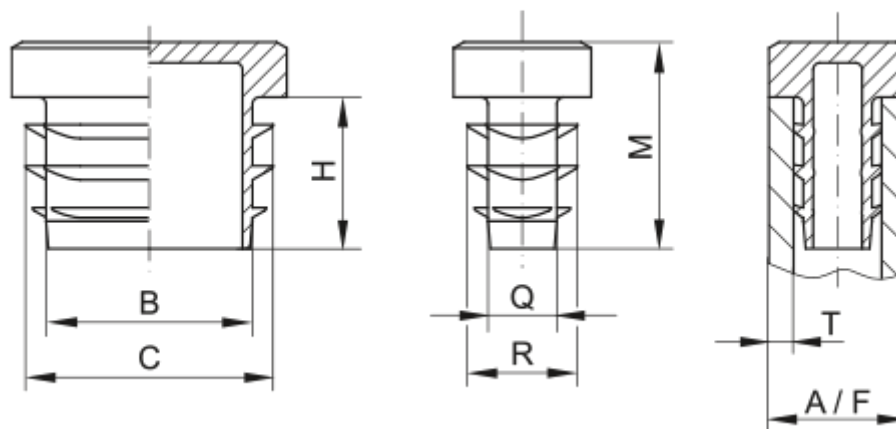

Article number: 59GPN270R5040152

Description: KLEE Square plugs GPN 270 - 50x40 (Wall thickness 1,5-2)

Measures

A = 50x40

B = 44

C = 48

H = 14

M = 19

Q = 34

R = 38

T = 1,5-2